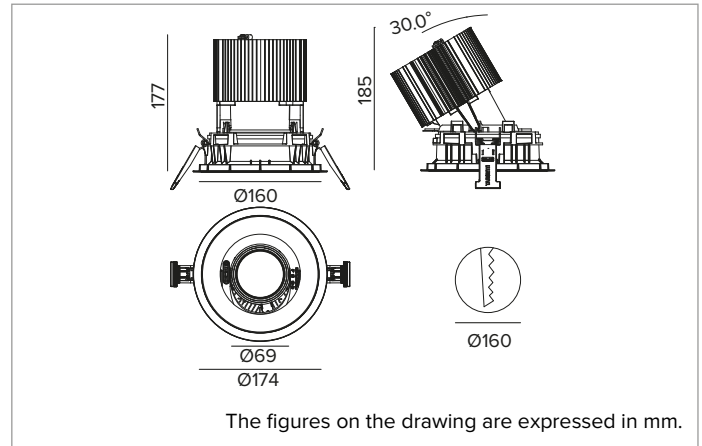

1T8654EL | CCTEVO ARCHITECTURAL 160

Adjustable recessed LED projector in a trim version

	3500K	H(m)	D(m)	Emax(lx)		
	Ra90			47°		
	Fixture Power	74W	1	0.87	9922	
	Source Flux	7803lm	2	1.74	2480	
	Fixture Flux	5854lm	3	2.61	1102	
	Efficacy	79lm/W	4	3.47	620	
TS1282	Imax=1272cd/klm	Imax	9924cd	5	4.34	397

CCT nominal: 3500K

Lifetime (L80/B10): >50000h tq +25°C

ILLUMINOTECHNICAL CHARACTERISTICS

MWFL - precision optics with a black silicone cut off ring. Version with a convex faceted highly reflective anodised aluminium reflector and a holographic diffusion filter. UGR<22 (EN 12464-1).

Optic: REFLECTOR

Beam angles: MWFL

Optical efficiency: 75%

Fixture flux: 5854lm

Luminous efficacy: 79lm/W

Photobiological safety: Compliant with RG1 low risk group

MECHANICAL CHARACTERISTICS

Die-cast black painted anodised aluminium body and dissipator. Black colour cover. The optical unit can be adjusted up to 30° on the vertical plane with a mechanical beam locking system and a graduated scale, and 358° on the horizontal plane. Trim version with an integrated black ring.