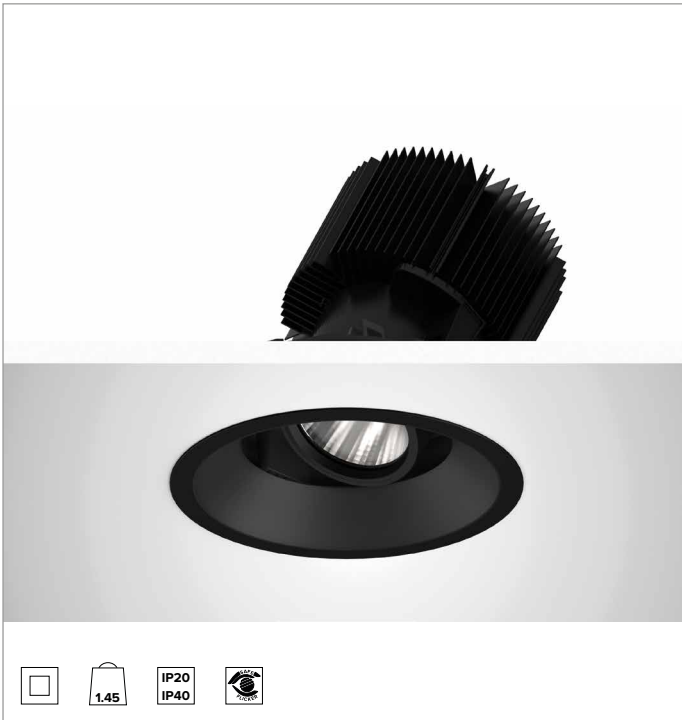

1T8654EL | CCTEVO ARCHITECTURAL 160

Adjustable recessed LED projector in a trim version

	3500K	H(m)	D(m)	Emax(lx)		
	Ra90			47°		
	Fixture Power	74W	1	0.87	9922	
	Source Flux	7803lm	2	1.74	2480	
	Fixture Flux	5854lm	3	2.61	1102	
	Efficacy	79lm/W	4	3.47	620	
TS1282	Imax=1272cd/klm	Imax	9924cd	5	4.34	397

CCT nominal: 3500K

Lifetime (L80/B10): >50000h tq +25°C

ILLUMINOTECHNICAL CHARACTERISTICS

MWFL - precision optics with a black silicone cut off ring. Version with a convex faceted highly reflective anodised aluminium reflector and a holographic diffusion filter. UGR<22 (EN 12464-1).

Optic: REFLECTOR

Beam angles: MWFL

Optical efficiency: 75%

Fixture flux: 5854lm

Luminous efficacy: 79lm/W

Photobiological safety: Compliant with RG1 low risk group

MECHANICAL CHARACTERISTICS

Die-cast black painted anodised aluminium body and dissipator. Black colour cover. The optical unit can be adjusted up to 30° on the vertical plane with a mechanical beam locking system and a graduated scale, and 358° on the horizontal plane. Trim version with an integrated black ring.

Colour and finish: Deep black

Weight: 1.45Kg

Version: TRIM HO

Degree of protection: IP20 for recessed part

Degree of protection: IP40 for exposed part

ELECTRICAL CHARACTERISTICS

Integrated electronic ON-OFF driver.